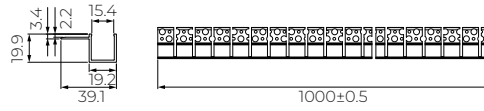

Flexible Recessed Single-Sided Aluminum Profile

Length:
1000x39.1x19.9
Accessories:
Screw M3X16 (SUS304)

Installation method of flexible recessed single-sided aluminum profile

Flexible Recessed Double-Sided Aluminum Profile

Length:
1000x58.9x19.9
Accessories:
Screw M3X16 (SUS304)

Installation method of flexible recessed double-sided aluminum profile