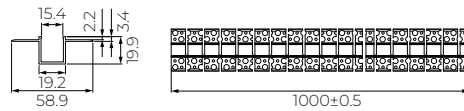

Flexible Recessed Single-Sided Aluminum Profile

Length:
1000x39.1x19.9
Accessories:
Screw M3X16 (SUS304)

Installation method of flexible recessed single-sided aluminum profile

Flexible Recessed Double-Sided Aluminum Profile

Length:
1000x58.9x19.9
Accessories:
Screw M3X16 (SUS304)

Installation method of flexible recessed double-sided aluminum profile