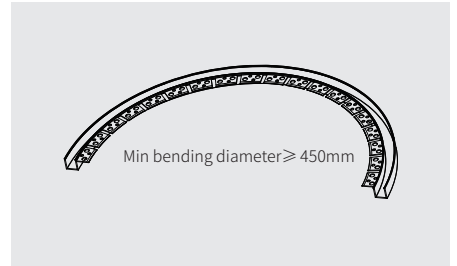

Flexible Recessed Single-Sided Aluminum Profile

Length:
1000x39.1x19.9
Accessories:
Screw M3X16 (SUS304)

Installation method of flexible recessed single-sided aluminum profile

Flexible Recessed Double-Sided Aluminum Profile

Length:
1000x58.9x19.9
Accessories:
Screw M3X16 (SUS304)

Installation method of flexible recessed double-sided aluminum profile