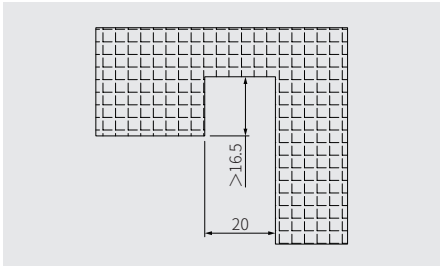

Flexible Recessed Single-Sided Aluminum Profile

Length:
1000x39.1x19.9
Accessories:
Screw M3X16 (SUS304)

Installation method of flexible recessed single-sided aluminum profile

Flexible Recessed Double-Sided Aluminum Profile

Length:
1000x58.9x19.9
Accessories:
Screw M3X16 (SUS304)

Installation method of flexible recessed double-sided aluminum profile